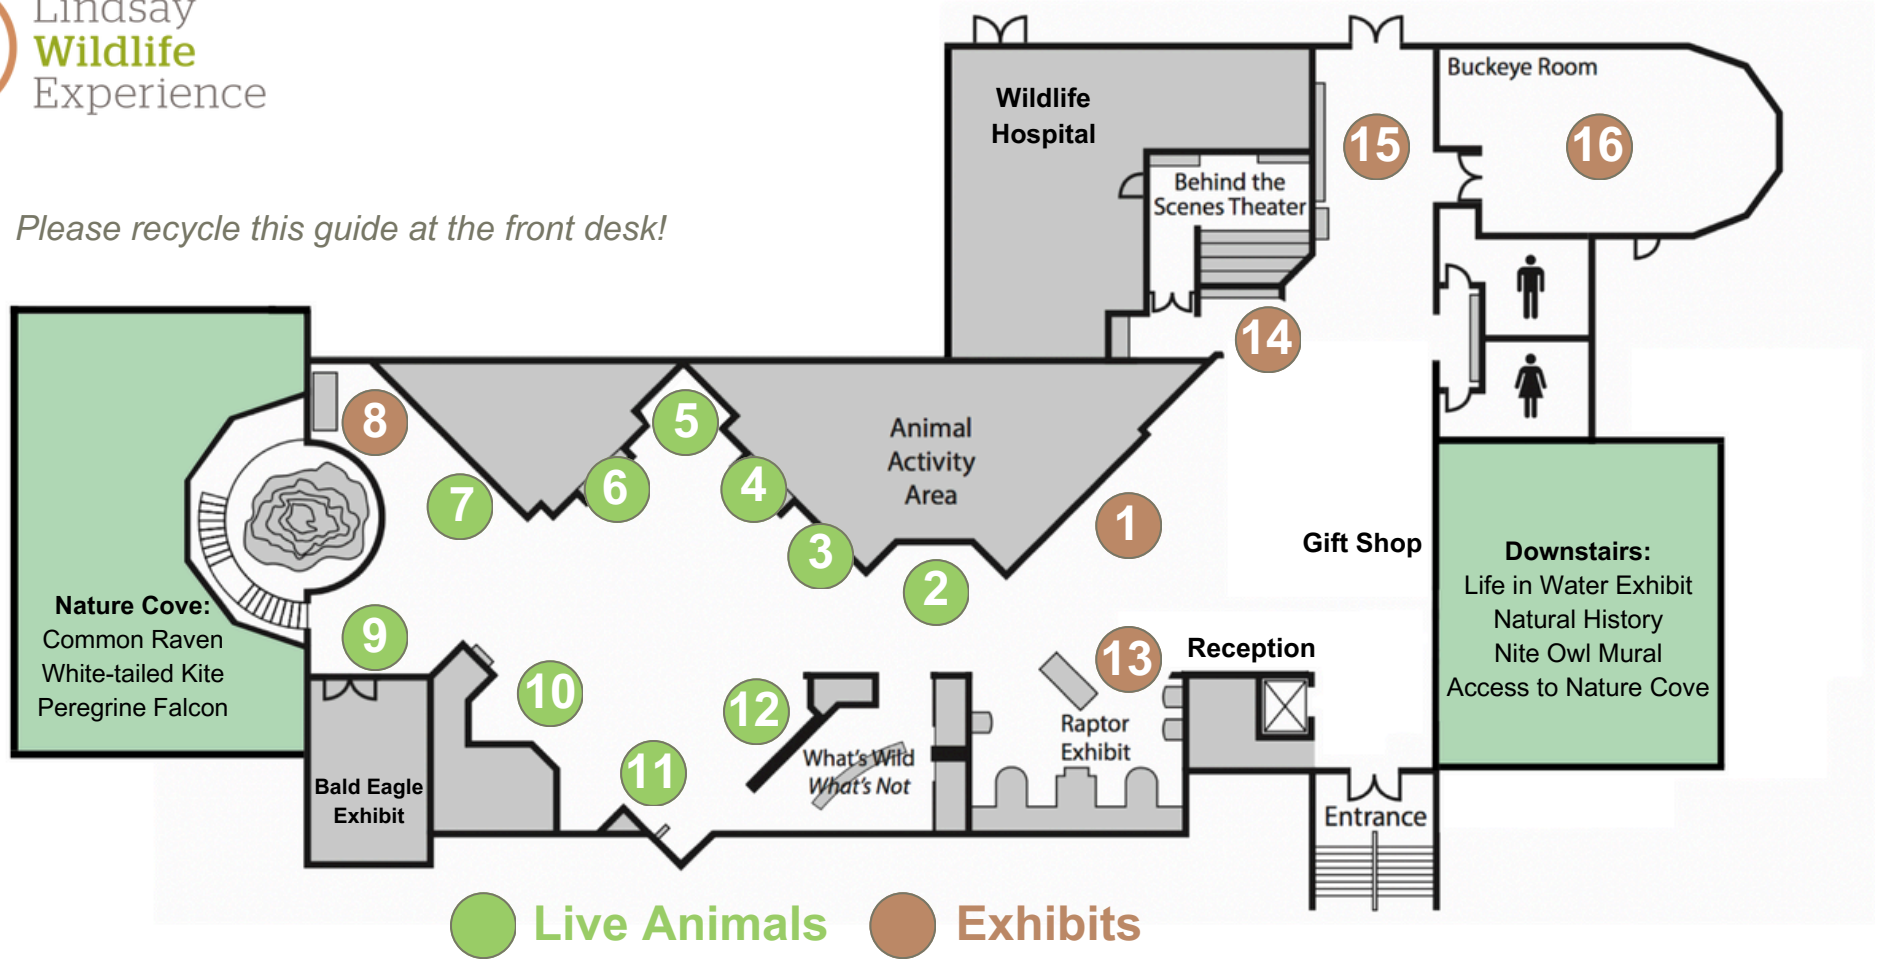

Please recycle this guide at the front desk!

1 California Biodiversity

5 Snakes: Predator and Prey

9 Bald Eagle

13 Raptors: Hunters in the Sky Interactive

2 Birds of Prey

6 Rock Dove

10 Below the Surface

14 Behind the Scenes Theater

3 Acorn Woodpecker

7 North American Porcupine

11 Hive Alive!

15 Carnivore Corner

4 Botta's Pocket Gopher, Band-tailed Pigeon, and Desert Tortoise

8 Balancing Rock of Mount Diablo Natural History

12 What's Wild, What's Not

16 Neighborhood Nature Interactive