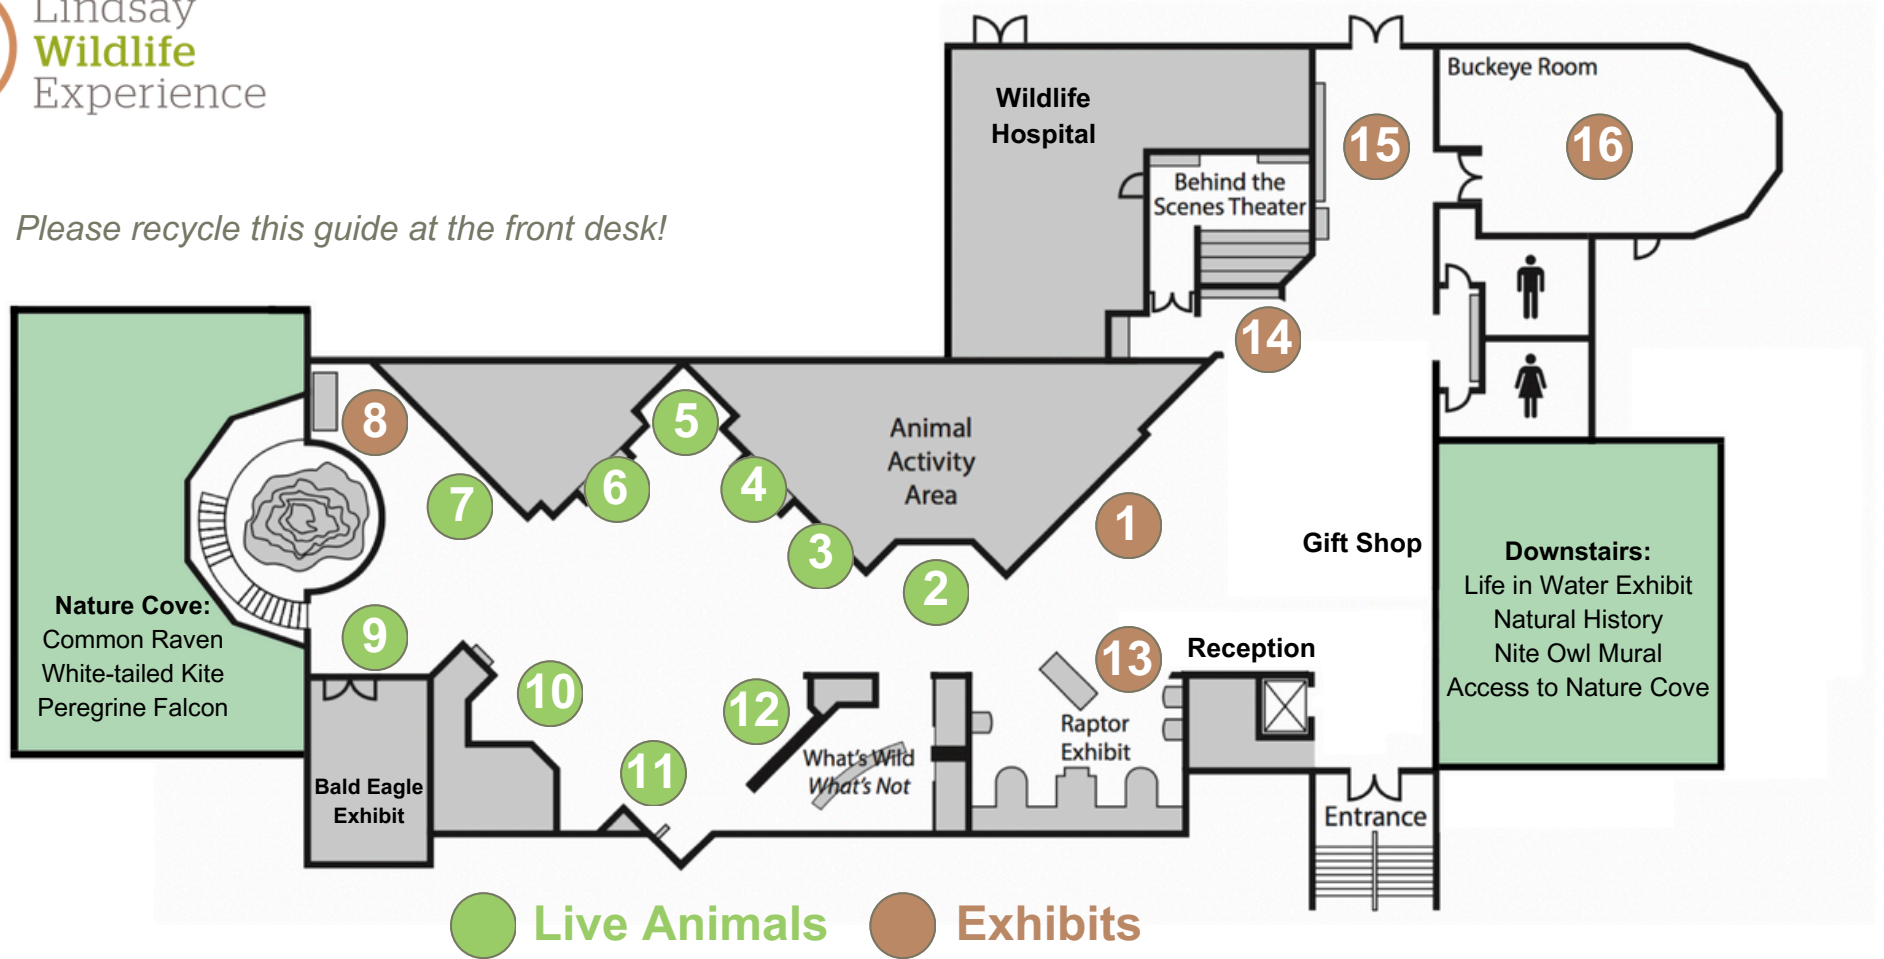

# Daily Program Schedule

Time	Program	Location	Program Highlights
10:15 a.m.	Behind the Scenes	Behind the Scenes Theater	Learn how our hospital operates and witness a wildlife patient receive treatment.
11:15 a.m.	Wild California	Outside: Raptor Redwood Grove	<b>California's wildlife is incredibly diverse! Come learn about one of California's habitats and meet some of the animals that call it home.</b>
12:15 p.m.	Discovery Time	Roving Location	Little ones will love this program! From outdoor activities to crafts to science experiments and storytime—it's sure to be a blast.
1:30 p.m.	Service Providers	Exhibit Hall	<b>Come learn about how the relationships animals have with other wildlife, their habitats, and humans are connected in various ways, often providing valuable ecosystem services.</b>
2:45 p.m.	Keeper Feature	Roving Location	Join our keepers as they work with our animal ambassadors to practice new and existing behaviors.
3:30 p.m.	Wild About Watersheds	Roving Location	<b>Ready to make a splash? Join us to learn about how water connects us all, and what we can do to keep our watersheds clean and healthy.</b>
4:30 p.m.	Eco Heroes	Exhibit Hall	We can all be eco-heroes! Join our youth interpreters and learn about sustainable solutions to protect local wildlife.
All Day	Exploration	Exhibit Hall	<b>Surprise encounters with animal ambassadors and natural history specimens throughout the day.</b>

Please recycle this guide at the front desk!

**1** California Biodiversity

**5** Snakes: Predator and Prey

**9** Bald Eagle

**13** Raptors: Hunters in the Sky Interactive

**2** Birds of Prey

**6** Rock Dove

**10** Below the Surface

**14** Behind the Scenes Theater

**3** Acorn Woodpecker

**7** North American Porcupine

**11** Hive Alive!

**15** Carnivore Corner

**4** Botta's Pocket Gopher, Band-tailed Pigeon, and Desert Tortoise

**8** Balancing Rock of Mount Diablo Natural History

**12** What's Wild, What's Not

**16** Neighborhood Nature Interactive