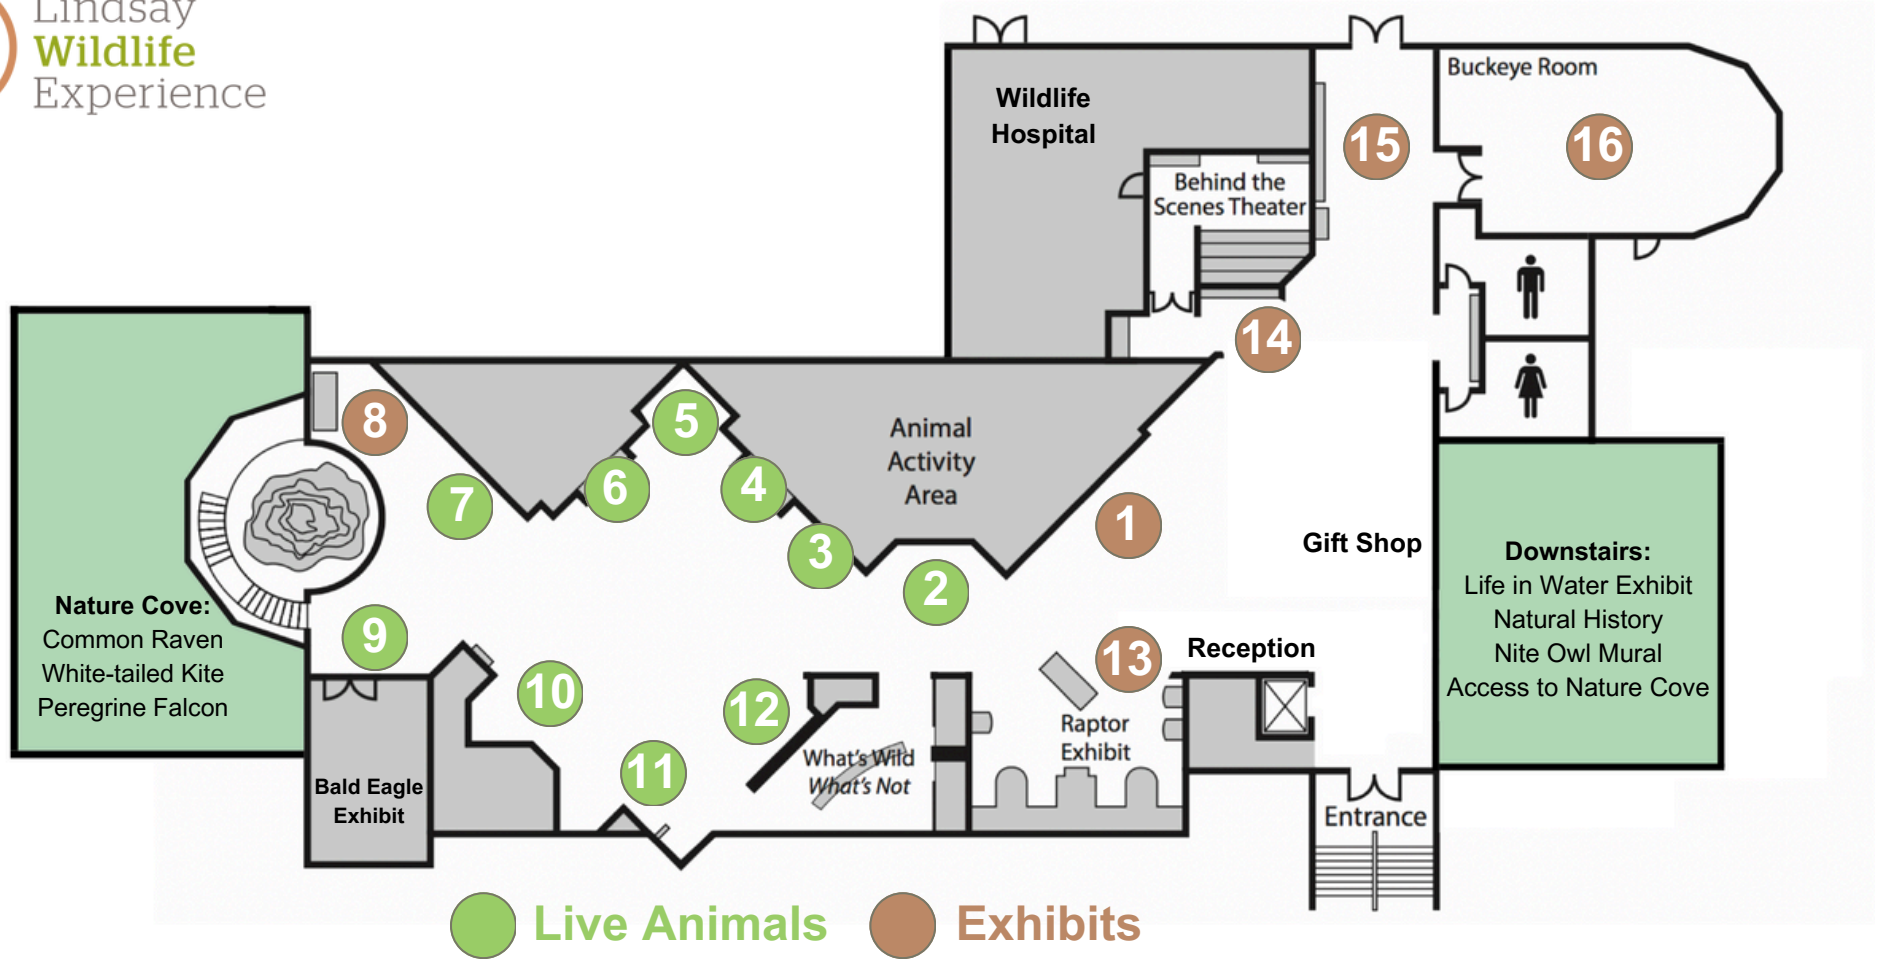

Daily Program Schedule

Time	Program	Location	Program Highlights
10:15 a.m.	Behind the Scenes	Behind the Scenes Theater	Learn how our hospital operates and witness a wildlife patient receive treatment.
11:15 a.m.	Wild California	Outside: Raptor Redwood Grove	California's wildlife is incredibly diverse! Come learn about one of California's habitats and meet some of the animals that call it home.
12:15 p.m.	Discovery Time	Roving Location	Little ones will love this program! From outdoor activities to crafts to science experiments and storytime—it's sure to be a blast.
1:30 p.m.	Conservation Connectors	Exhibit Hall	Learn about what an animal needs in the wild and why habitats are so important to survival.
2:45 p.m.	Keeper Feature	Roving Location	Join our keepers as they work with our animal ambassadors to practice new and existing behaviors.
3:30 p.m.	Reputation Rehab	Roving Location	Many animals get a bad reputation. Discover the importance of misunderstood animals and leave with a new appreciation for them.
4:30 p.m.	Eco Heroes	Exhibit Hall	We can all be eco-heroes! Join our youth interpreters and learn about sustainable solutions to protect local wildlife.
All Day	Exploration	Exhibit Hall	Surprise encounters with animal ambassadors and natural history specimens throughout the day.

1 California Biodiversity

5 Misunderstood Marvels: Snakes, Scorpion, Desert Millipedes

9 Bald Eagle

13 Raptors: Hunters in the Sky Interactive

2 Birds of Prey

6 Rock Dove

10 Below the Surface

14 Behind the Scenes Theater

3 Acorn Woodpecker

7 North American Porcupine

11 Hive Alive!

15 Carnivore Corner

4 Botta's Pocket Gopher, Band-tailed Pigeon, and Desert Tortoise

8 Balancing Rock of Mount Diablo Natural History

12 What's Wild, What's Not

16 Neighborhood Nature Interactive