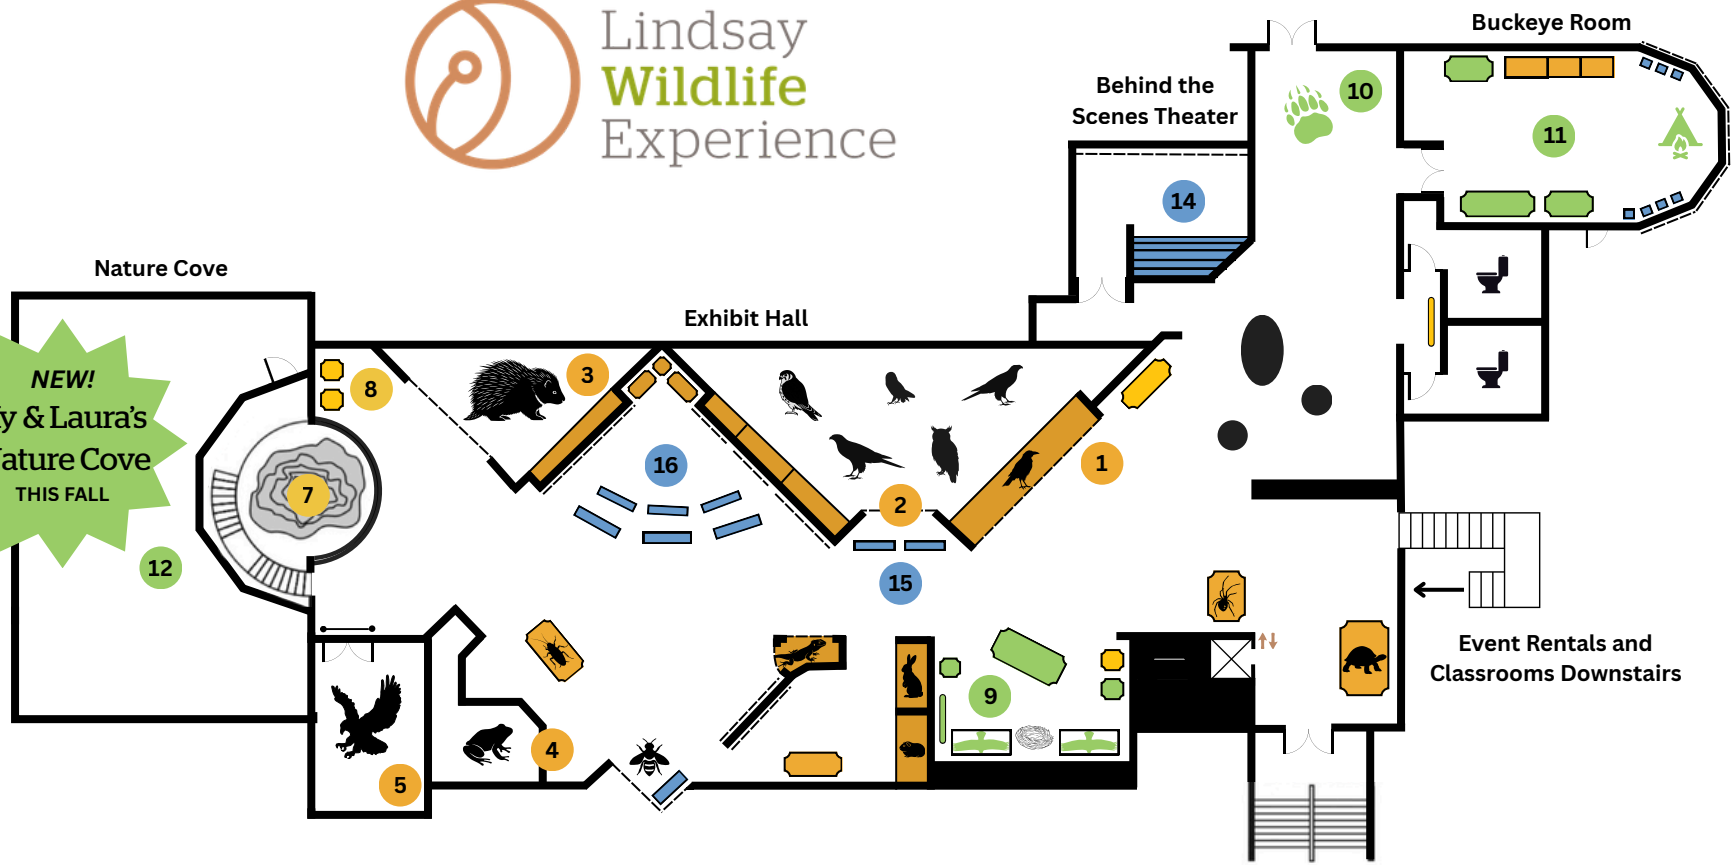

Summer Daily Program Schedule

June 1 - August 30

Time	Program	Location	Program Highlights
10:00 a.m.	Raptor Meet & Greet	Location Changes Daily	Join an animal keeper to meet a raptor that lives behind the scenes!
10:15 a.m.	Discovery Time	Location Changes Daily	From outdoor activities to crafts to science experiments and storytime—it's sure to be a blast.
11:15 a.m.	Wild California	Outside: The Grove	California's wildlife and habitats are incredibly diverse! Come meet some of the animals that call it home.
12:00 p.m.	Fact or Fiction	Exhibit Hall	Come learn the truth about an often misunderstood animal and what makes them so great.
1:15 p.m.	Animal Meet & Greet	Location Changes Daily	Meet an animal ambassador!
2:00 p.m.	Amazing Adaptations	Exhibit Hall	Discover the adaptations that help animals thrive in the wild!
2:45 p.m.	Keeper Feature	Location Changes Daily	Join our keepers as they work with our animal ambassadors to practice new and existing behaviors.
3:30 p.m.	Behind the Scenes	Behind the Scenes Theater	Witness a wildlife patient receive treatment in our wildlife hospital.
4:30 p.m.	Beat The Heat	Exhibit Hall	Explore how animals stay safe in the hot summer sun!

Live Animal

- 1 Common Raven
- 2 Raptor Viewing Window
- 3 North American Porcupine
- 4 Below The Surface
- 5 Bald Eagle
- 6 Turkey Vulture

Natural History

- 7 Standing Rock
- 8 Rocks and Minerals

Interactive Exhibit

- 9 Raptors Interactive
- 10 The Bear Den
- 11 Youth Interactive and Event Room
- 12 *NEW!* Ky & Laura's Nature Cove

Places to Sit

- 13
- 14
- 15
- 16

NEW!
Ky & Laura's
Nature Cove
THIS FALL

The Grove
(Program Space)